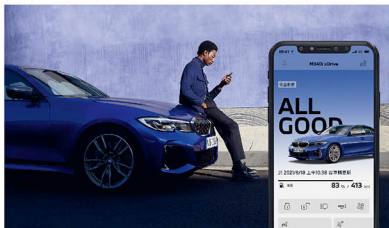

THE 1

A vibrant blue BMW 1 Series car is the central focus, parked on a cobblestone street. To the left, a man with a beard and glasses, wearing a light-colored trench coat and a dark cap, stands looking towards the car. The background features a modern building with a bright green wall and a white wall. The scene is lit with warm, golden light, suggesting late afternoon or early morning. The license plate of the car reads 'Mo JC 2865'.

BMW ConnectedDrive BMW智慧互聯駕駛

118i
Edition Sport118i
Edition M120i
Edition MM135i xDrive
powered by 

智慧駕駛

主動防撞輔助系統與行人偵測	●	●	●	●
主動車距定速控制系統	●	●	●	●
盲點偵測警示	●	●	●	●
車道偏離警示	●	●	●	●
後方車流警示	●	●	●	●
後方防追撞警示	●	●	●	●
停車後方防撞輔助	●	●	●	●
速限提示功能	●	●	●	●
駕駛注意力輔助功能	●	●	●	●

智能服務

智能緊急求助	●	●	●	●
遠距售後服務	●	●	●	●
智能遠端遙控	●	●	●	●
線上生活資訊	●	●	●	●
即時路況資訊	●	●	●	●
智慧語音助理 2.0	●	●	●	●
BMW手機數位鑰匙	●	●	●	●
無線智慧型手機整合系統 (含 Apple CarPlay 與 Android Auto)	●	●	●	●

My BMW App 隨心所欲 智慧互聯

您可以透過 My BMW App 內即時查看車輛狀態與位置，並透過遠端遙控功能為愛車開啟空調通風、車燈或上鎖，亦可隨時追蹤車輛保養需求，輕鬆線上預約保養。透過直覺易懂的操作介面，讓您放懷享受創新科技帶來的便利。